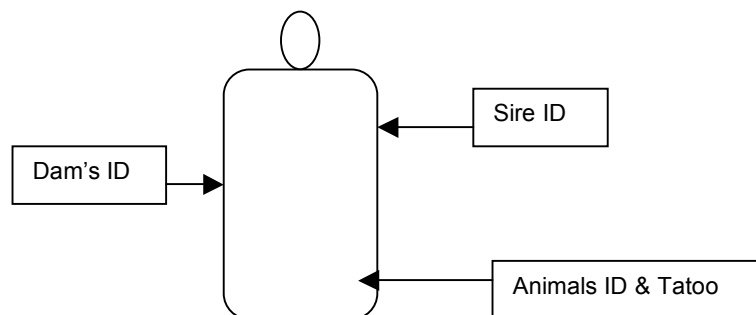

Hoffman Herefords 2010 TAG ID

Tag Colors and Sire ID

Yellow – Dakota Lad Influence

4202, T202, T256, T328, 7098, DLS

Green – Remittal Influence

P (Precise), SH (Sharpshooter), T137, S201, O (Olympian), TC (Triple Crown), P606

Orange – Bar JZ Tradition 434V Influence

M (Matrix), 3+ (Triple Plus), NL (New Look)

White –

H (Hunter), P (Patriot)

Pink- D & M Latitude 102L (102L and L)

Black Angus cows with baldie calves are by Dakota Lad Sons.